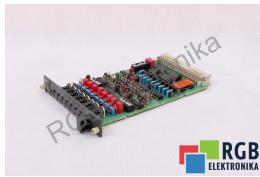

## EBE 211 EBE211 K-M LE211B TIMER MODULE ADJUSTABLE KLOCKNER MOELLER

Used KLOCKNER MOELLER EBE 211  
 Tested and cleaned.  
 24 months guarantee  
 Dedicated courier  
 Delivery across Europe even in 24h

### TECHNICAL DATA

MANUFACTURER	KLOCKNER MOELLER
MODEL	EBE 211
CATEGORY	CPU Modules
WEIGHT [KG]	1.0
HEIGHT [CM]	3.0
LENGHT [CM]	14.0
WIDTH [CM]	21.0

24/7 SUPPORT AVAILABLE  
[+48 71 750 09 78](tel:+48717500978)